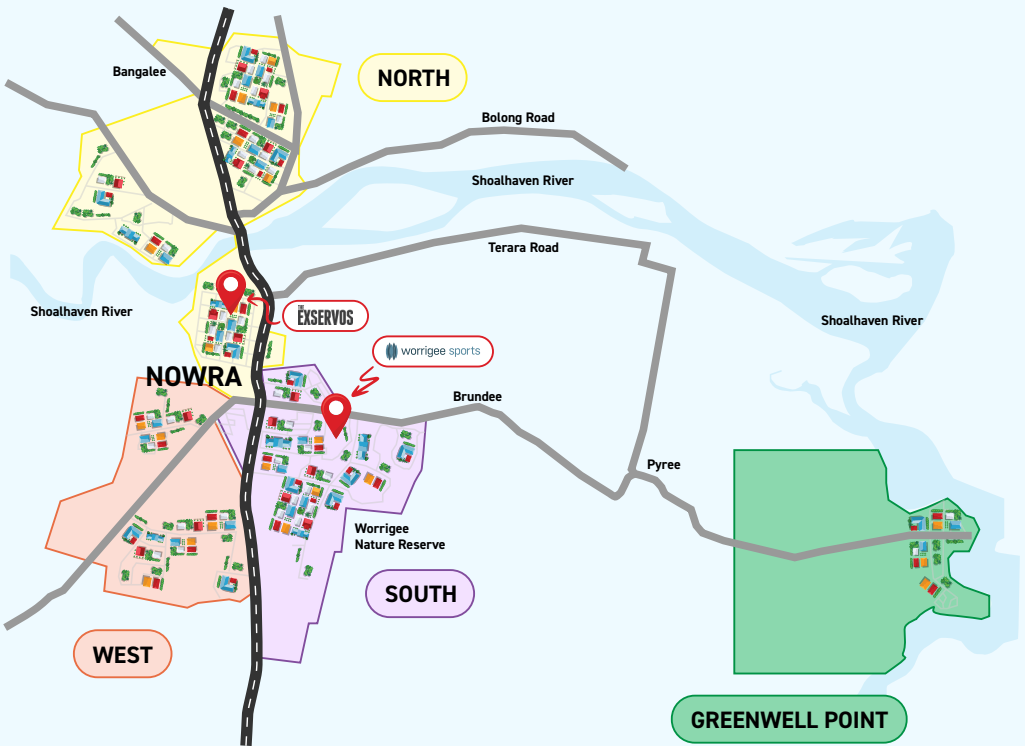

SHOALHAVEN BUS MAP

To book the bus, passengers are required to call Worrige Sports, the bus will drop off at either of our clubs.

(02) 4421 6422

FRIDAY BUS TIMETABLE

TIME	EX SERVOS	PICK UP	DROP OFF	WORRIGEE SPORTS	PICK UP	DROP OFF
4:00PM	SOUTH	✓	✗	SOUTH	✓	✗
4:30PM	NORTH	✓	✗	NORTH	✓	✗
5:00PM	WEST	✓	✗	WEST	✓	✗
5:30PM	GREENWELL POINT & SOUTH	✓	✗	GREENWELL POINT & SOUTH	✓	✗
6:00PM	NORTH	✓	✗	NORTH	✓	✗
6:30PM	GREENWELL POINT	✓	✗	GREENWELL POINT & SOUTH	✓	✗
7:00PM	BREAK					
7:30PM	SOUTH	✓	✓	SOUTH	✓	✓
8:00PM	NORTH	✓	✓	SOUTH	✓	✓
8:30PM	GREENWELL POINT & WEST	✓	✓	GREENWELL POINT & SOUTH	✓	✓
9:00PM	ON DEMAND	✗	✓	SOUTH	✓	✓
9:30PM	ON DEMAND	✗	✓	ON DEMAND	✓	✓
10:00PM	ON DEMAND	✗	✓	ON DEMAND	✓	✓
10:30PM				GREENWELL POINT & NORTH	✗	✓
11:00PM				NORTH	✗	✓
11:30PM				ON DEMAND	✗	✓
MIDNIGHT				ON DEMAND	✗	✓

To book the bus, passengers are required to call Worrigea Sports, the bus will drop off at either of our clubs.

(02) 4421 6422