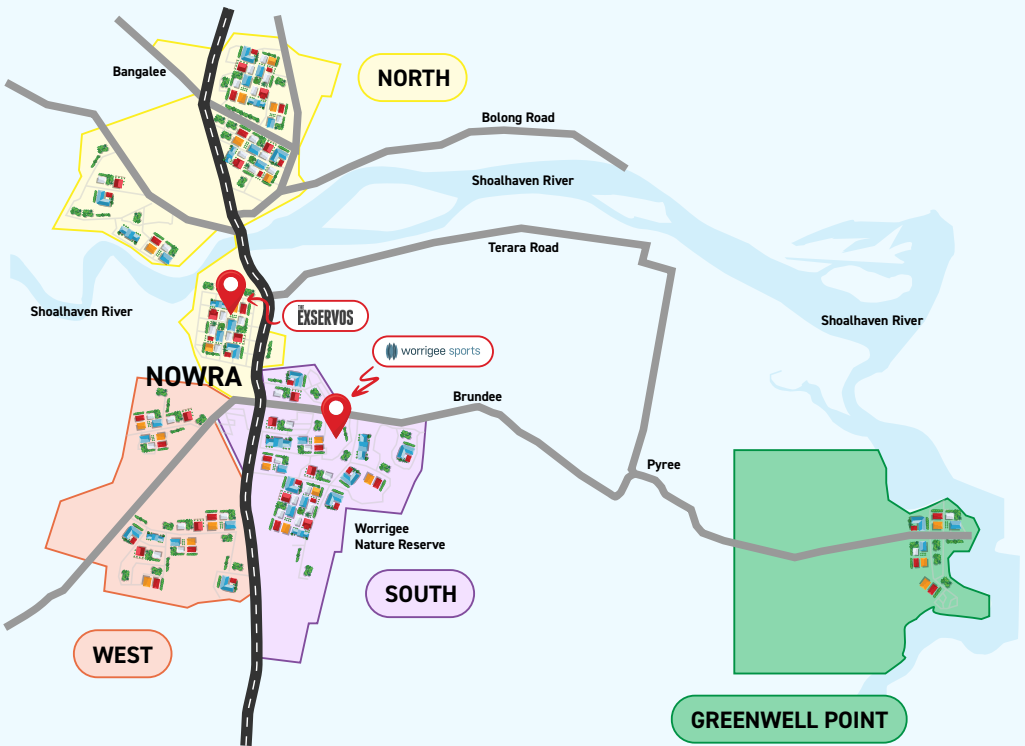

SHOALHAVEN BUS MAP

To book the bus, passengers are required to call Worrigeer Sports, the bus will drop off at either of our clubs.

(02) 4421 6422